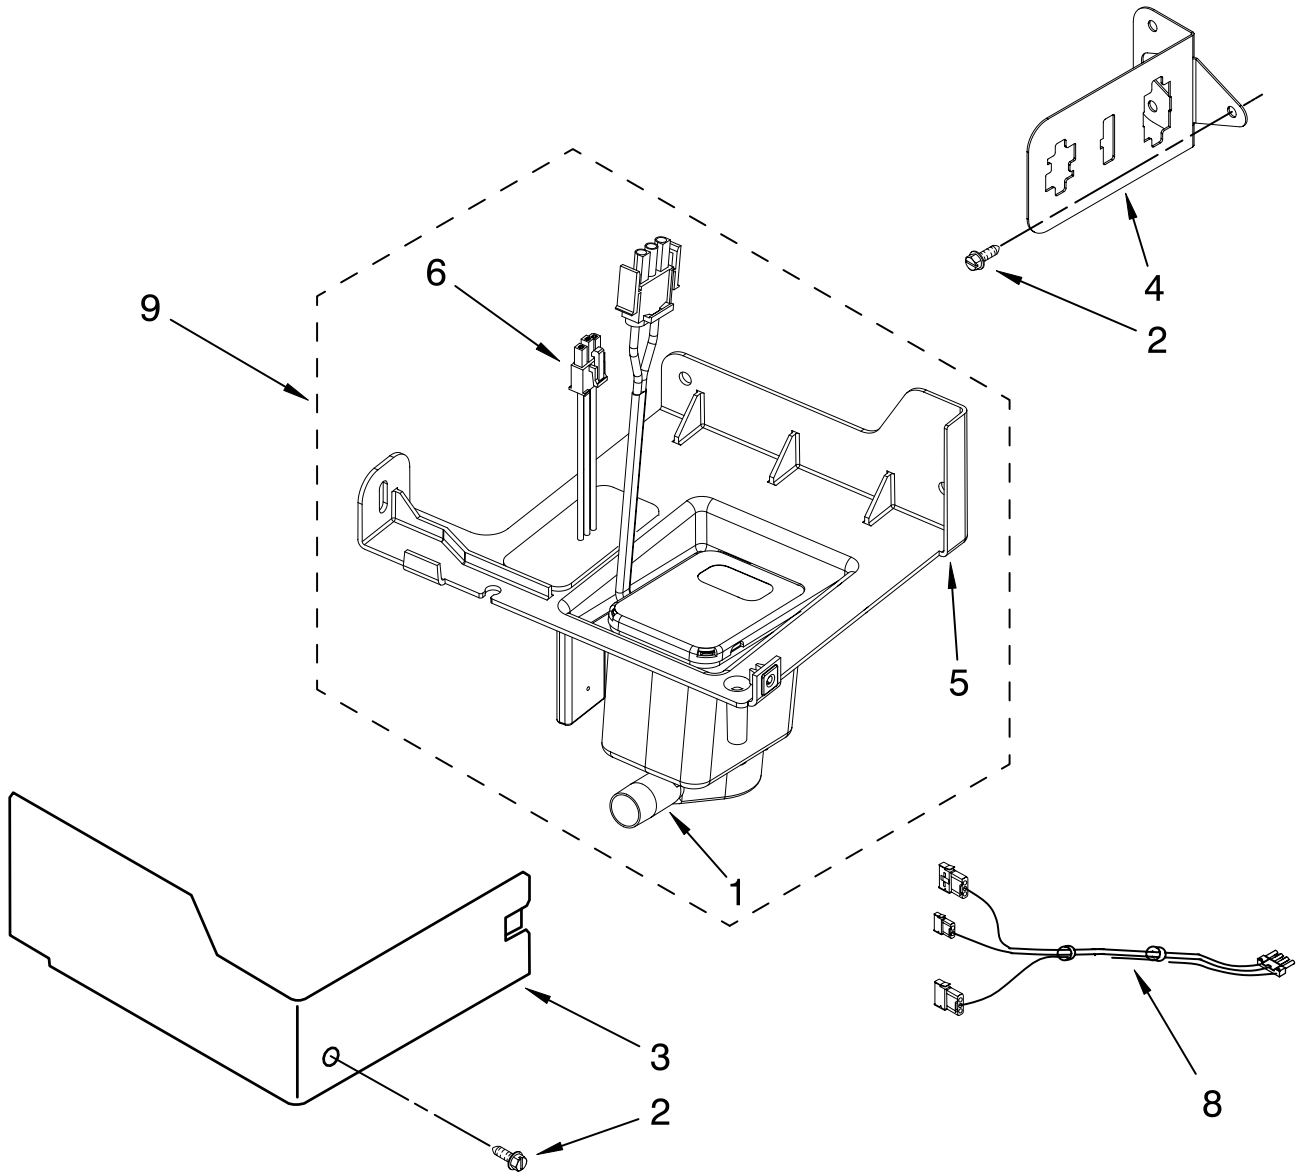

For Models: KUIC15PRTS1

(Stainless-Pump Model)

Illus. No.	Part No.	DESCRIPTION
1	W10159841	Valve, Complete Water
2	2217286	Tube, Plastic
3	488208	Screw
4	2185523	Dispenser, Water
5	2217269	Evaporator
6	2313705	Pump Reservoir Drain
7	2313851	Tube, Reservoir Pump
8	2172593	Tube, Water Fill
9	488660	Nut, Speed
10	836667	Spacer
11	2208539	Fastener, Pushnut
12	489443	Screw
13	2185625	Reservoir, Water Slide
14	2185626	Tube
15	2313890	Hose, Overflow
16	2313604	Guide-Ice Grid
17	2313603	Bracket, Front and Rear
18	2313602	Bracket, Side Left and Right
19	2185681	Harness, Grid
20	W10136146	Tube
21	2310169	Wire Assembly Valve
26	3400886	Screw 8-18 x 1 1/4
28	2313637	Grid Assembly (Complete)
29	2174754	Wire, Grid Cutter
30	2185570	Cover, Grid
31	8281228	Thumbscrew
32	2324334	Reservoir, Water
33	3400884	Screw 8-18 x 5/8
34	2185696	Cap, Drain
35	3400909	Nut, Push-In

FOR ORDERING INFORMATION REFER TO PARTS PRICE LIST

PUMP PARTS

For Models: KUIC15PRTS1
(Stainless-Pump Model)

Illus. No.	Part No.	DESCRIPTION
1	2313628	Pump Recirculating
2	3400884	Screw 8-18 x 5/8
3	2185677	Cover, Pump
4	2313844	Bracket, Connector Assembly
5	2313627	Bracket-Pump
6	2313643	Sensor-Water Level
8	2310092	Wiring Harness Main To Pump
9	2313702	Pump Assembly